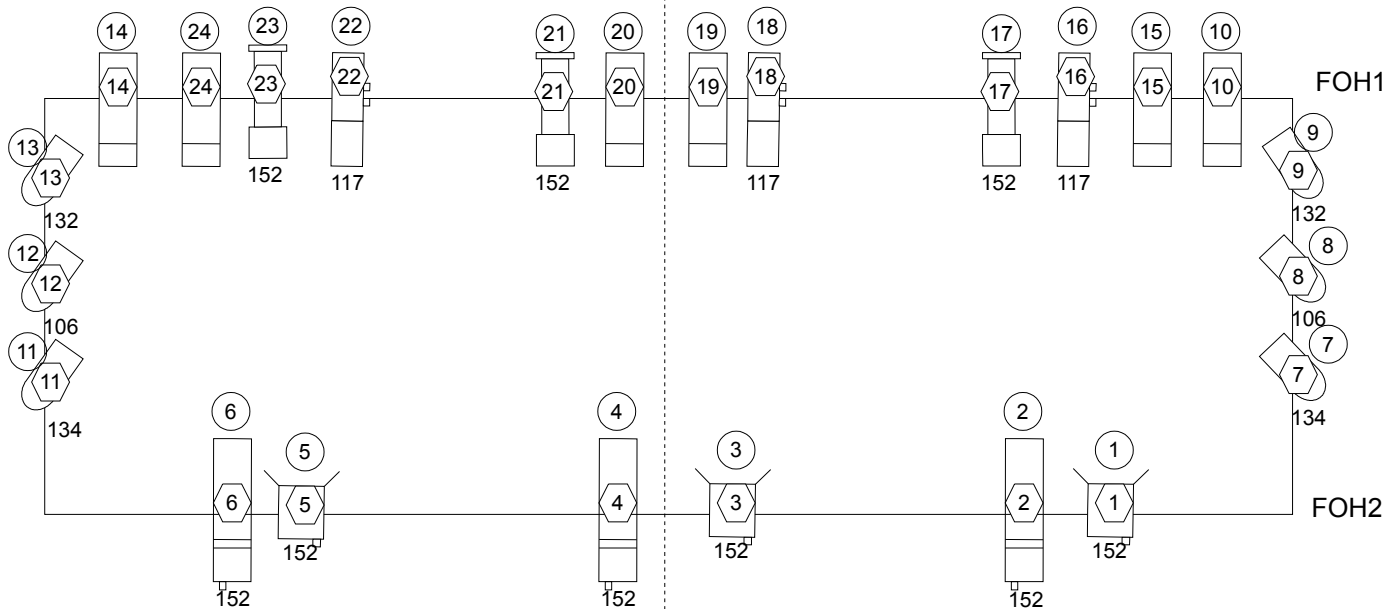

Haverhill Arts Centre – General Lighting Rig

19/03/2011

Colour
Coda 139x4, 134x4, 132x4, 106x4
Cantata Profile 152x3
Sil Profile 152x3
CCT Profile 117x3
Par64 116x4, 132x6, 134x6, 106x6
1k fresnel 132x4, 134x2, 106x2, 152x7
650w fresnel 152x6, 134x2, 119x2