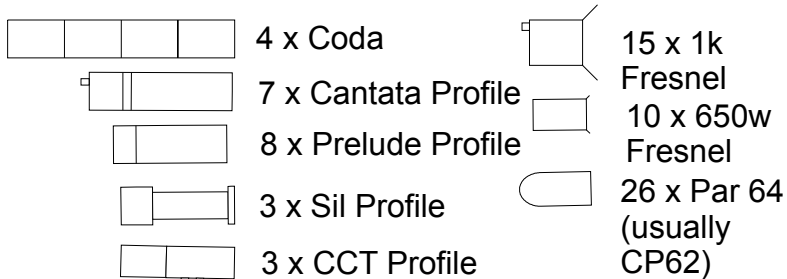

Haverhill Arts Centre – General Lighting Rig

19/03/2011

Colour
Coda 139x4, 134x4, 132x4, 106x4
Cantata Profile 152x3
Sil Profile 152x3
CCT Profile 117x3
Par64 116x4, 132x6, 134x6, 106x6
1k fresnel 132x4, 134x2, 106x2, 152x7
650w fresnel 152x6, 134x2, 119x2