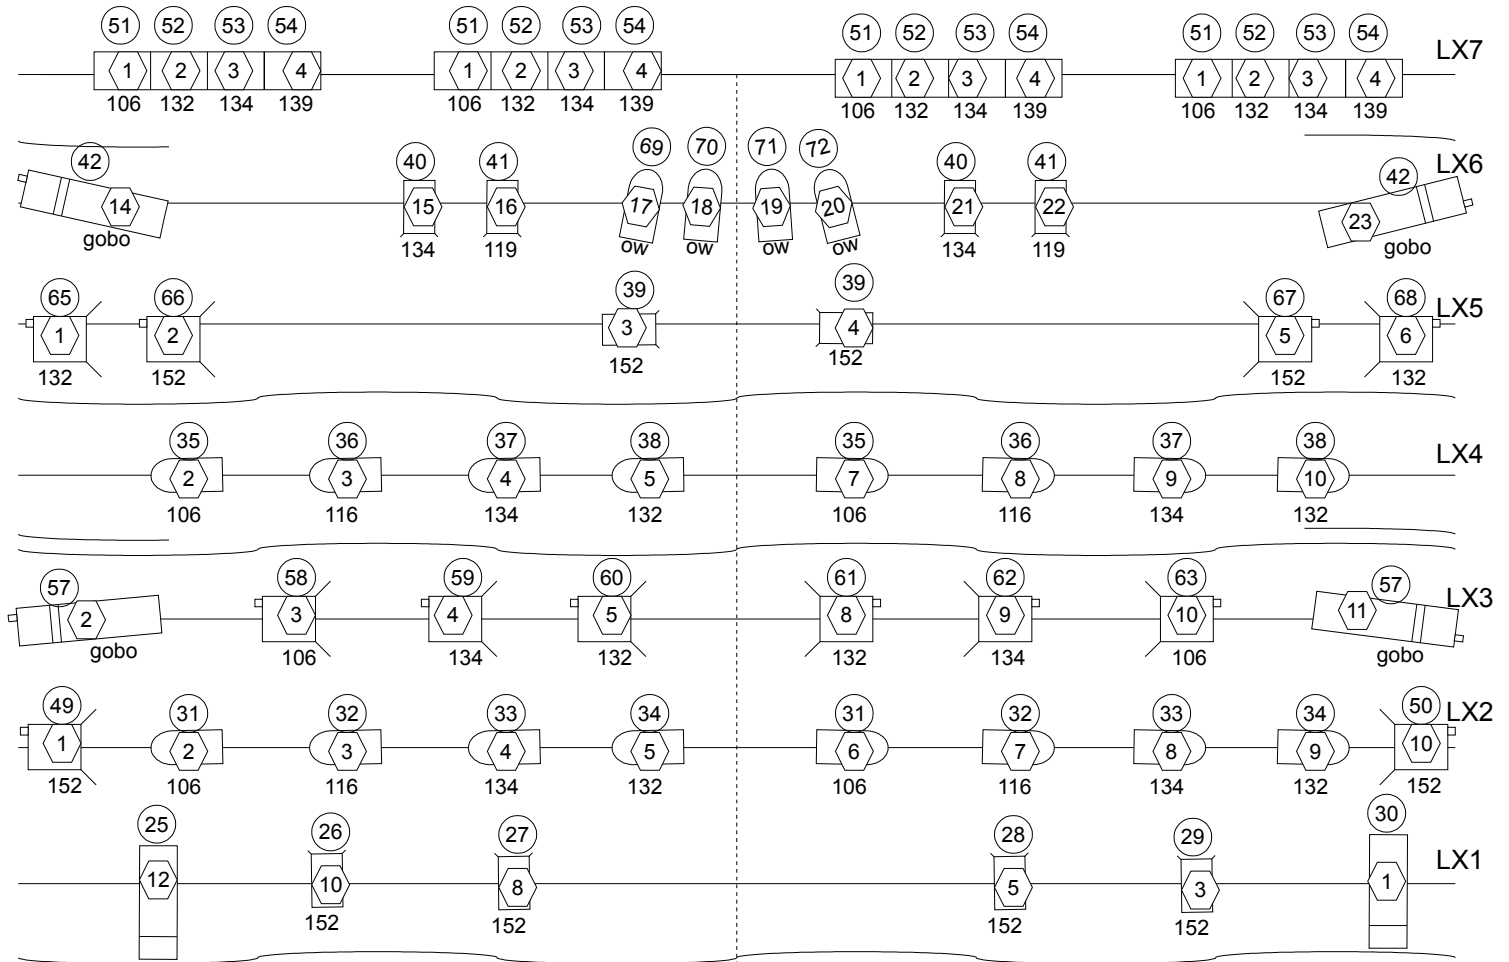

Haverhill Arts Centre – General Lighting Rig

19/03/2011

Colour
Coda 139x4, 134x4, 132x4, 106x4
Cantata Profile 152x3
Sil Profile 152x3
CCT Profile 117x3
Par64 116x4, 132x6, 134x6, 106x6
1k fresnel 132x4, 134x2, 106x2, 152x7
650w fresnel 152x6, 134x2, 119x2