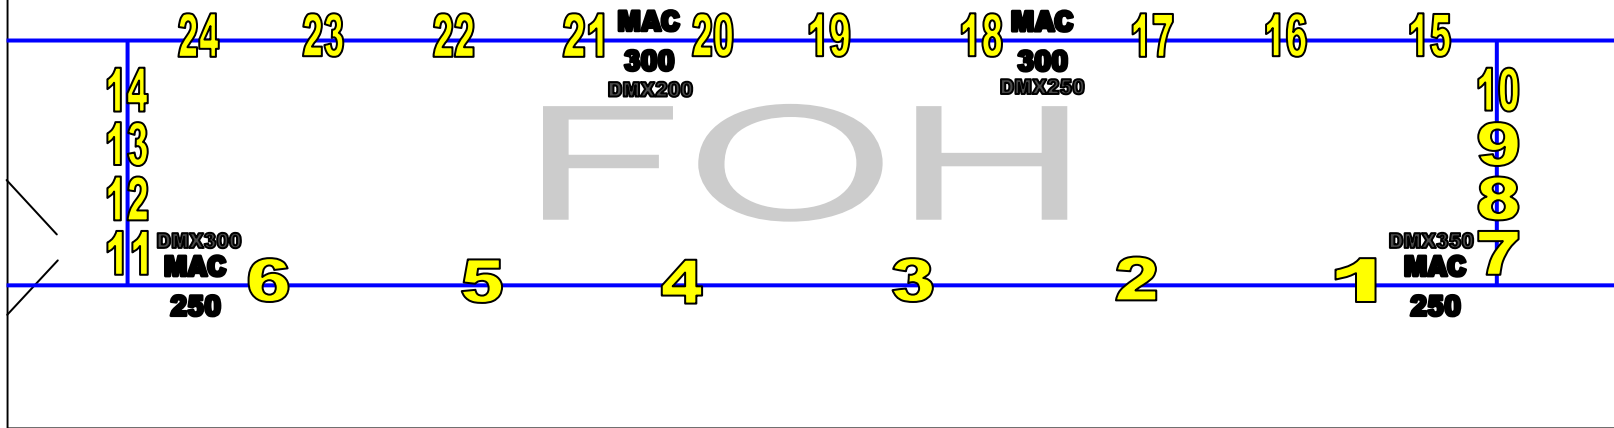

11.85m

11.85m

6.15m

- Hemp Bar (CYC)
- Hemp Bar (CYC LX6)
- Steel Bar (Black Tabs)
- Steel Bar (LX5)
- Steel Bar (Spare)
- Hemp Bar (Spare)
- Legs
- Steel Bar (LX4)
- Hemp Bar (Masking)
- Steel Bar (Black Tabs)
- Hemp Bar (Masking)
- Steel Bar (LX3)
- Steel Bar (LX2)
- Hemp Bar (Legs)
- Steel Bar (LX1)
- Cinema Screen

KEY

- = Dip
- 6 = Usual Circuit(+DMX) Number (colour=phase)