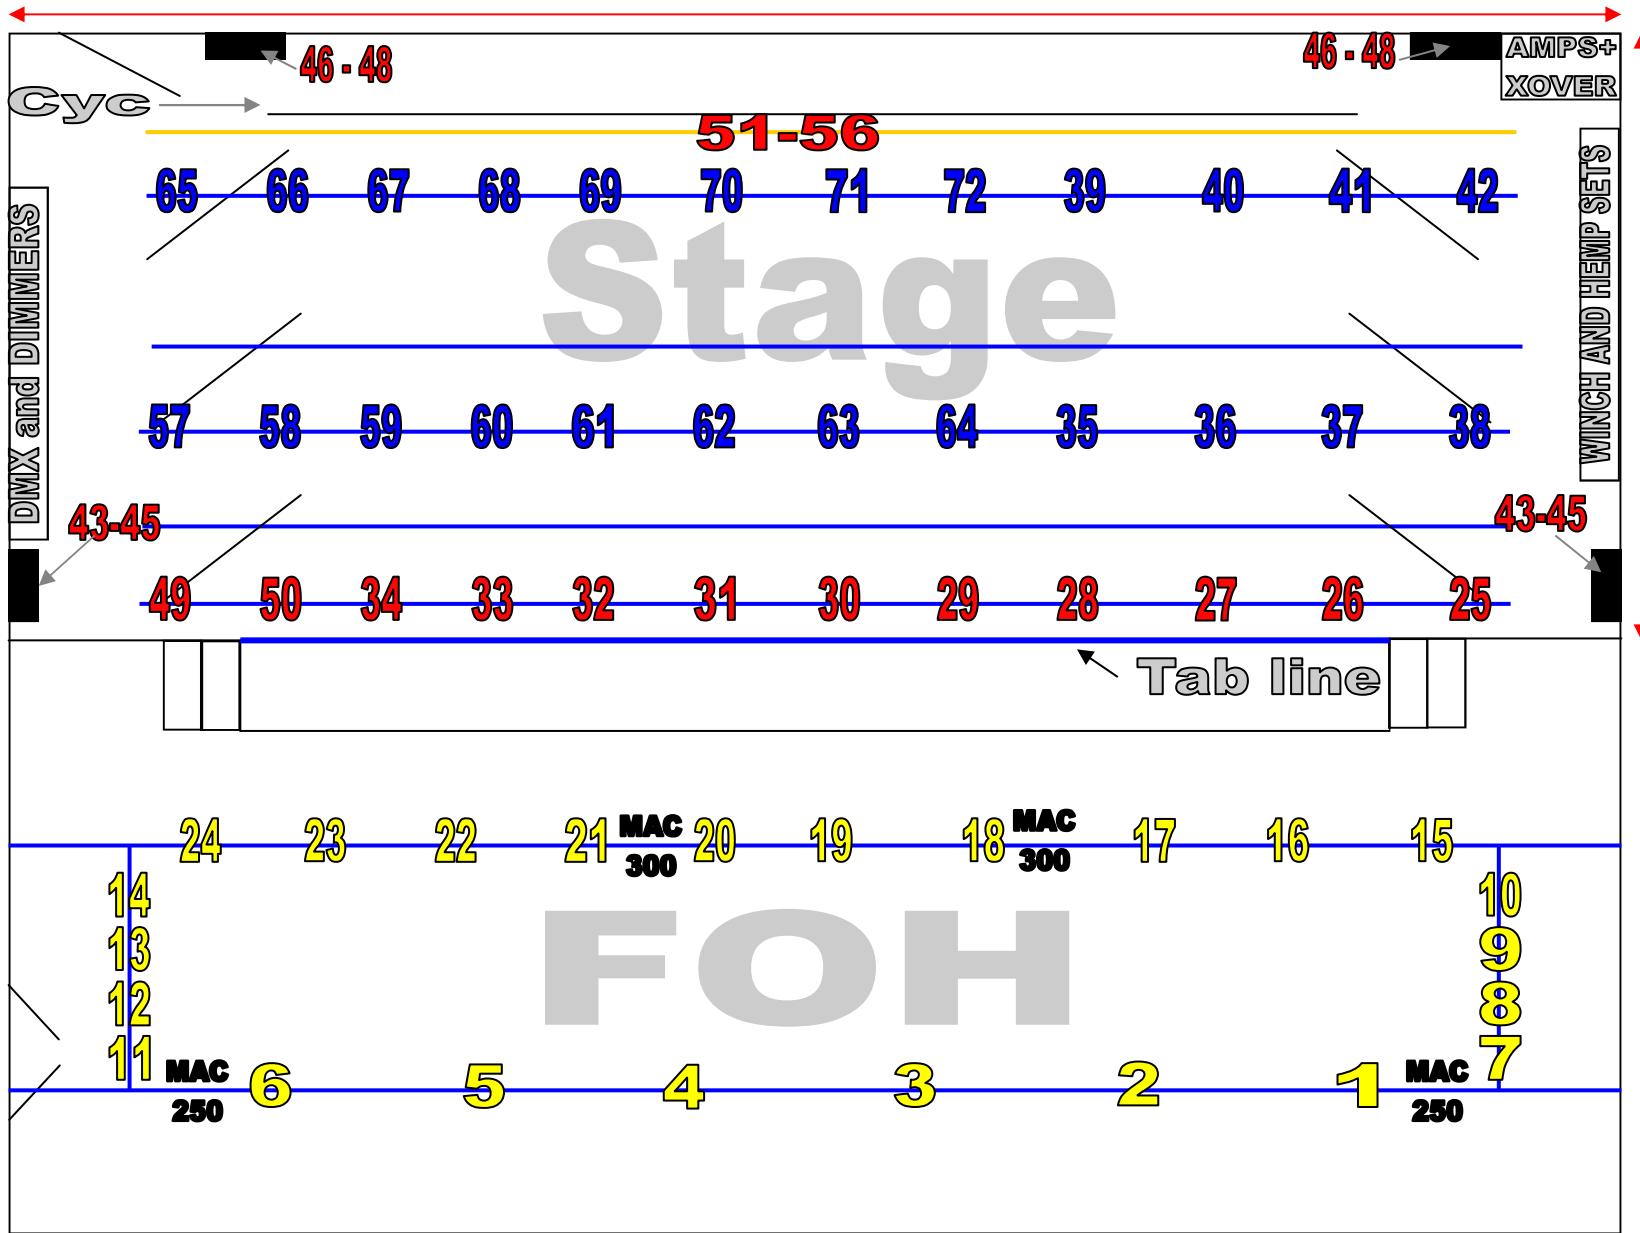

11.85m

11.85m

6.15m

- Hemp Bar (CYC)
- Hemp Bar (CYC LX6)
- Steel Bar (Black Tabs)
- Steel Bar (LX5)
- Steel Bar (Spare)
- Hemp Bar (Spare)
- Legs
- Steel Bar (LX4)
- Hemp Bar (Masking)
- Steel Bar (Black Tabs)
- Hemp Bar (Masking)
- Steel Bar (LX3)
- Steel Bar (LX2)
- Hemp Bar (Legs)
- Steel Bar (LX1)
- Cinema Screen

KEY

- = Dip
- 6 = Usual Circuit(+DMX) Number (colour=phase)