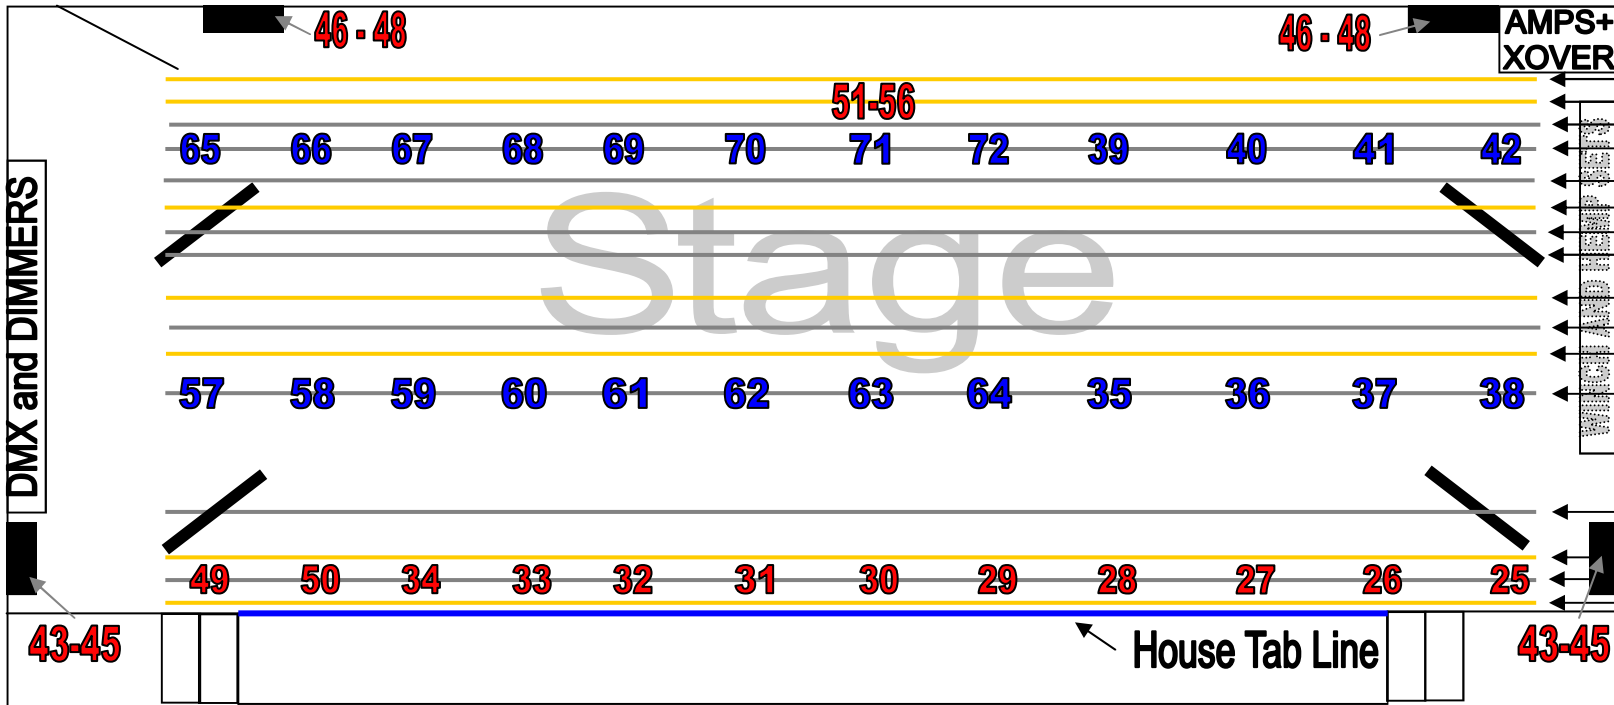

11.85m

11.85m

6.15m

- Hemp Bar (CYC)
- Hemp Bar (CYC LX6)
- Steel Bar (Black Tabs)
- Steel Bar (LX5)
- Steel Bar (Spare)
- Hemp Bar (Spare)
- Legs
- Steel Bar (LX4)
- Hemp Bar (Masking)
- Steel Bar (Black Tabs)
- Hemp Bar (Masking)
- Steel Bar (LX3)
- Steel Bar (LX2)
- Hemp Bar (Legs)
- Steel Bar (LX1)
- Cinema Screen

KEY

- = Dip
- 6 = Usual Circuit(+DMX) Number (colour=phase)